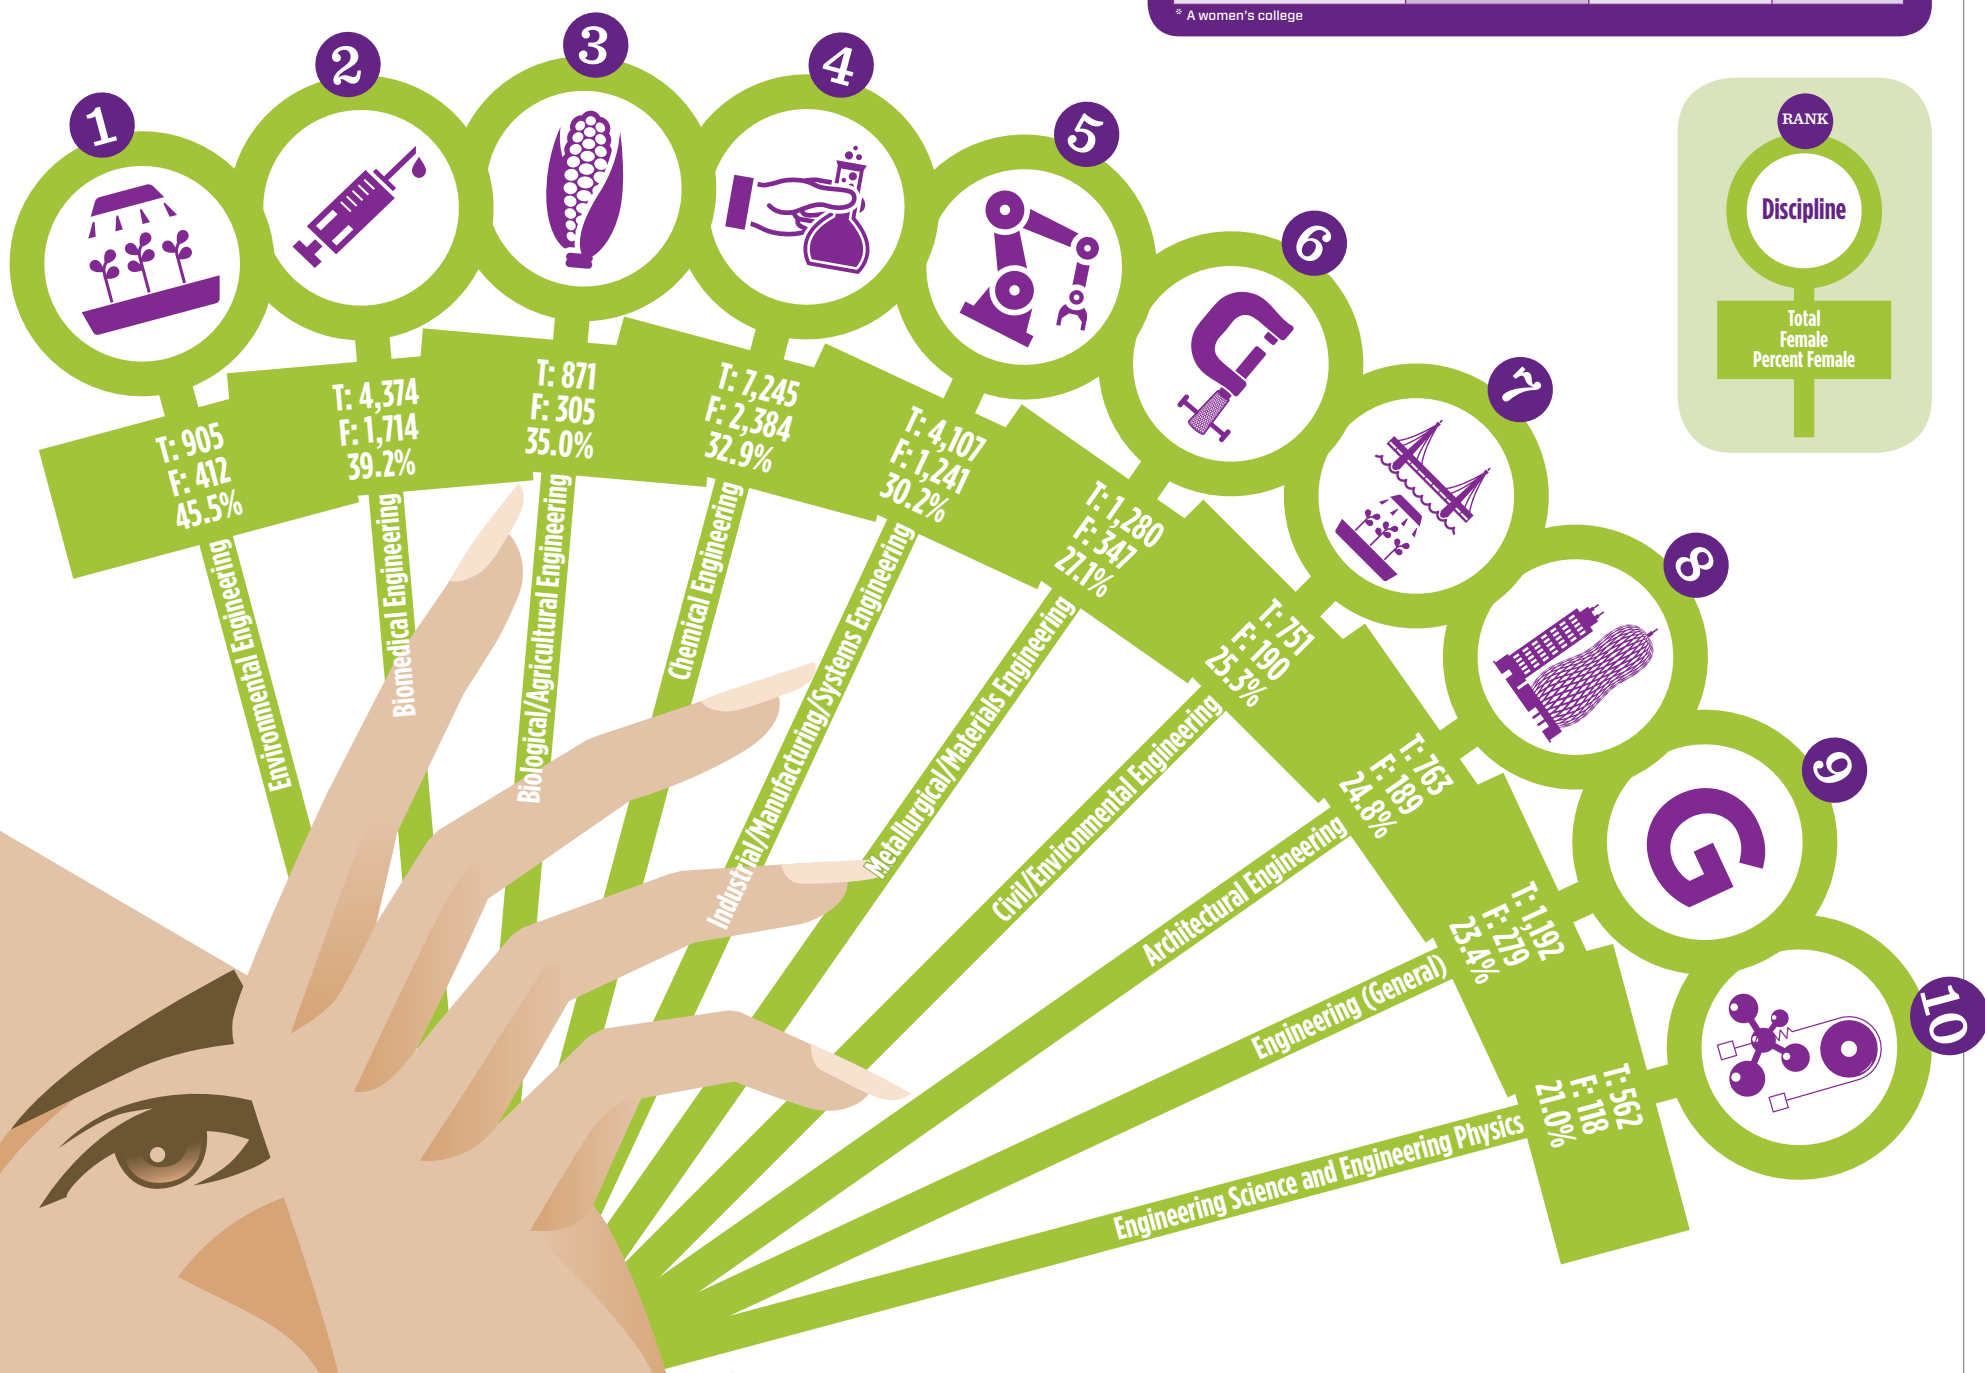

# Women in Engineering

The following tables show, in rank order of percentages, the top 10 engineering disciplines that awarded bachelor's degrees to women in 2012, and schools with the greatest and smallest proportions of female engineering graduates in the same year.

Rank order, by percentage, of bachelor's degrees awarded to women by engineering discipline in 2012

Top 10 schools in percentage of women awarded a bachelor's degree in 2012

School	Number of bachelor's degrees awarded	Share awarded to females	Rank
Smith College*	20	95.0%	1
Franklin W. Olin College of Engineering	82	46.3%	2
Howard University	66	42.4%	3
Massachusetts Institute of Technology	612	41.7%	4
Tuskegee University	46	41.3%	5
William Marsh Rice University	250	41.2%	6
The George Washington University	112	41.1%	7
California Institute of Technology	134	40.3%	8
Harvey Mudd College	65	38.5%	9
Yale University	68	38.2%	10