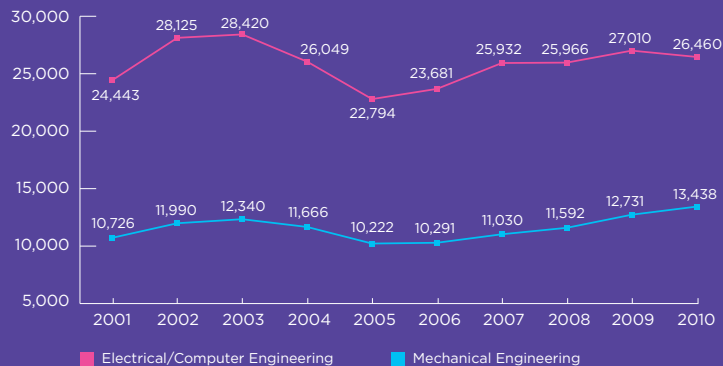

Master's Enrollment | 2001-2010

Undergraduate Enrollment, 2001-2010

- Electrical/Computer Engineering
- Mechanical Engineering

Doctoral Enrollment | 2001-2010

Up, Up, and Away

Electrical/computer engineering was once the largest discipline across all degree levels. That has changed drastically for bachelor's degree programs, where mechanical engineering students now outnumber their ECE counterparts by a ratio of 1.2 to 1. ECE was the larger discipline as recently as 2005. ECE is still about twice as large as ME at the graduate level. Although both disciplines have seen virtually the same growth in absolute numbers of graduate students since 2005, the rate of ME growth is more than double that for ECE.

All totals are for full time plus part time.