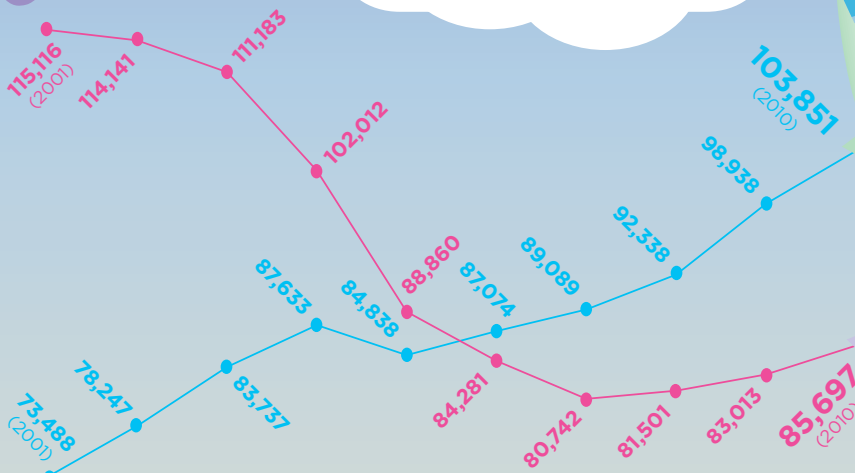

Master's Enrollment | 2001-2010

Undergraduate Enrollment, 2001-2010

- Electrical/Computer Engineering
- Mechanical Engineering

Doctoral Enrollment | 2001-2010

Up, Up, and Away

Electrical/computer engineering was once the largest discipline across all degree levels. That has changed drastically for bachelor's degree programs, where mechanical engineering students now outnumber their ECE counterparts by a ratio of 1.2 to 1. ECE was the larger discipline as recently as 2005. ECE is still about twice as large as ME at the graduate level. Although both disciplines have seen virtually the same growth in absolute numbers of graduate students since 2005, the rate of ME growth is more than double that for ECE.

All totals are for full time plus part time.