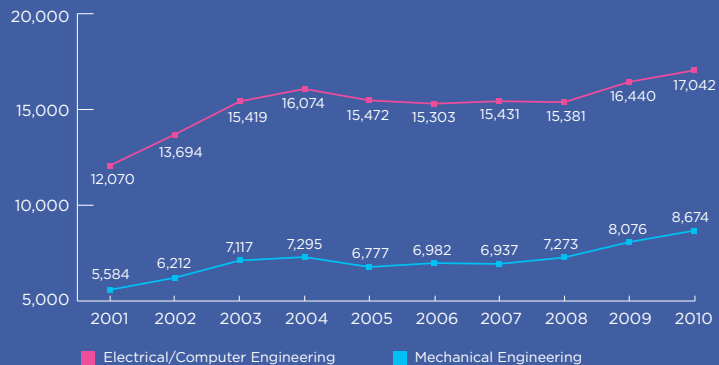

Master's Enrollment | 2001-2010

Undergraduate Enrollment, 2001-2010

- Electrical/Computer Engineering
- Mechanical Engineering

Doctoral Enrollment | 2001-2010

Up, Up, and Away

Electrical/computer engineering was once the largest discipline across all degree levels. That has changed drastically for bachelor's degree programs, where mechanical engineering students now outnumber their ECE counterparts by a ratio of 1.2 to 1. ECE was the larger discipline as recently as 2005. ECE is still about twice as large as ME at the graduate level. Although both disciplines have seen virtually the same growth in absolute numbers of graduate students since 2005, the rate of ME growth is more than double that for ECE.

All totals are for full time plus part time.