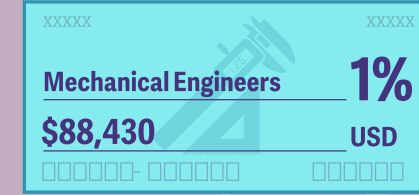

LEARNERS TO EARNERS

Engineering occupations consistently appear on lists of best-paying careers. In the September 2020 *U.S. News and World Report* ranking of college majors with the highest starting salaries, engineering degrees claimed nine of the top 10 slots (the remaining one: computer science). The U.S. Department of Labor's 2019 list of highest-paying careers ranked engineering occupations in five of the first 50 positions.

From 2018 to 2019, median engineering salaries increased 2 percent on average, according to the Bureau of Labor Statistics. Petroleum engineers commanded the highest median salary of the disciplines, at $137,720. Only architectural and engineering managers earned more, with a median salary of $144,830. The lowest median annual salary was $80,720 for agricultural engineers, the only category that did not beat the overall median salary for STEM professionals of $86,980.

Engineering technician and technologist median salaries* also showed a slight increase from 2018 to 2019—1 percent on average. In 2019, the median annual salary for these positions ranged from $45,010 for surveying and mapping technicians to $66,020 for aerospace engineering technicians and technologists.

Source: U.S. Bureau of Labor Statistics (BLS), Occupational Employment Statistics. *The data combining engineering technicians and technologists are reported as provided by the BLS.

KEY

ENGINEERING TECHNOLOGY	<table border="1" style="width: 100%; border-collapse: collapse;"> <tr> <td style="width: 50%; text-align: center;">XXXXXX FIELD</td> <td style="width: 50%; text-align: center;">XXXXXX % Change</td> </tr> <tr> <td style="text-align: center;">SALARY</td> <td style="text-align: center;">USD</td> </tr> <tr> <td style="text-align: center;">□□□□□□- □□□□□□</td> <td style="text-align: center;">□□□□□□</td> </tr> </table>	ENGINEERING