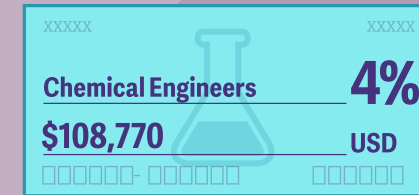

LEARNERS TO EARNERS

Engineering occupations consistently appear on lists of best-paying careers. In the September 2020 *U.S. News and World Report* ranking of college majors with the highest starting salaries, engineering degrees claimed nine of the top 10 slots (the remaining one: computer science). The U.S. Department of Labor's 2019 list of highest-paying careers ranked engineering occupations in five of the first 50 positions.

From 2018 to 2019, median engineering salaries increased 2 percent on average, according to the Bureau of Labor Statistics. Petroleum engineers commanded the highest median salary of the disciplines, at $137,720. Only architectural and engineering managers earned more, with a median salary of $144,830. The lowest median annual salary was $80,720 for agricultural engineers, the only category that did not beat the overall median salary for STEM professionals of $86,980.

Engineering technician and technologist median salaries* also showed a slight increase from 2018 to 2019—1 percent on average. In 2019, the median annual salary for these positions ranged from $45,010 for surveying and mapping technicians to $66,020 for aerospace engineering technicians and technologists.

Source: U.S. Bureau of Labor Statistics (BLS), Occupational Employment Statistics. *The data combining engineering technicians and technologists are reported as provided by the BLS.

KEY

ENGINEERING TECHNOLOGY	<table border="1" style="width: 100%; border-collapse: collapse;"> <tr> <td style="width: 50%; text-align: center;">XXXXXX FIELD</td> <td style="width: 50%; text-align: center;">XXXXXX % Change</td> </tr> <tr> <td style="text-align: center;">SALARY</td> <td style="text-align: center;">USD</td> </tr> <tr> <td style="text-align: center;">□□□□□□- □□□□□□</td> <td style="text-align: center;">□□□□□□</td> </tr> </table>	ENGINEERING