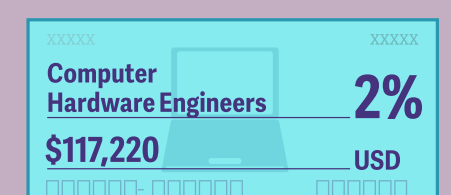

LEARNERS TO EARNERS

Engineering occupations consistently appear on lists of best-paying careers. In the September 2020 *U.S. News and World Report* ranking of college majors with the highest starting salaries, engineering degrees claimed nine of the top 10 slots (the remaining one: computer science). The U.S. Department of Labor's 2019 list of highest-paying careers ranked engineering occupations in five of the first 50 positions.

From 2018 to 2019, median engineering salaries increased 2 percent on average, according to the Bureau of Labor Statistics. Petroleum engineers commanded the highest median salary of the disciplines, at $137,720. Only architectural and engineering managers earned more, with a median salary of $144,830. The lowest median annual salary was $80,720 for agricultural engineers, the only category that did not beat the overall median salary for STEM professionals of $86,980.

Engineering technician and technologist median salaries* also showed a slight increase from 2018 to 2019—1 percent on average. In 2019, the median annual salary for these positions ranged from $45,010 for surveying and mapping technicians to $66,020 for aerospace engineering technicians and technologists.

Source: U.S. Bureau of Labor Statistics (BLS), Occupational Employment Statistics. *The data combining engineering technicians and technologists are reported as provided by the BLS.

KEY

ENGINEERING TECHNOLOGY	<table border="1" style="width: 100%; border-collapse: collapse;"> <tr> <td style="width: 50%; text-align: center;">XXXXXX FIELD</td> <td style="width: 50%; text-align: center;">XXXXXX % Change</td> </tr> <tr> <td style="text-align: center;">SALARY</td> <td style="text-align: center;">USD</td> </tr> <tr> <td style="text-align: center;">□□□□□□- □□□□□□</td> <td style="text-align: center;">□□□□□□</td> </tr> </table>	ENGINEERING