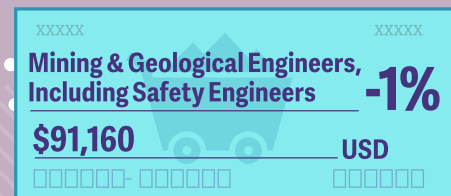

LEARNERS TO EARNERS

Engineering occupations consistently appear on lists of best-paying careers. In the September 2020 *U.S. News and World Report* ranking of college majors with the highest starting salaries, engineering degrees claimed nine of the top 10 slots (the remaining one: computer science). The U.S. Department of Labor's 2019 list of highest-paying careers ranked engineering occupations in five of the first 50 positions.

From 2018 to 2019, median engineering salaries increased 2 percent on average, according to the Bureau of Labor Statistics. Petroleum engineers commanded the highest median salary of the disciplines, at $137,720. Only architectural and engineering managers earned more, with a median salary of $144,830. The lowest median annual salary was $80,720 for agricultural engineers, the only category that did not beat the overall median salary for STEM professionals of $86,980.

Engineering technician and technologist median salaries* also showed a slight increase from 2018 to 2019—1 percent on average. In 2019, the median annual salary for these positions ranged from $45,010 for surveying and mapping technicians to $66,020 for aerospace engineering technicians and technologists.

Source: U.S. Bureau of Labor Statistics (BLS), Occupational Employment Statistics. *The data combining engineering technicians and technologists are reported as provided by the BLS.

KEY

ENGINEERING TECHNOLOGY	<table border="1" style="width: 100%; border-collapse: collapse;"> <tr> <td style="width: 50%; text-align: center;">XXXXXX FIELD</td> <td style="width: 50%; text-align: center;">XXXXXX % Change</td> </tr> <tr> <td style="text-align: center;">SALARY</td> <td style="text-align: center;">USD</td> </tr> <tr> <td style="text-align: center;">□□□□□□- □□□□□□</td> <td style="text-align: center;">□□□□□□</td> </tr> </table>	ENGINEERING