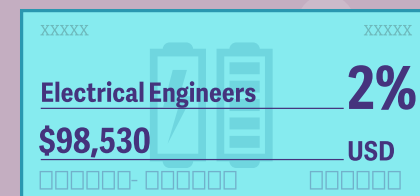

LEARNERS TO EARNERS

Engineering occupations consistently appear on lists of best-paying careers. In the September 2020 *U.S. News and World Report* ranking of college majors with the highest starting salaries, engineering degrees claimed nine of the top 10 slots (the remaining one: computer science). The U.S. Department of Labor's 2019 list of highest-paying careers ranked engineering occupations in five of the first 50 positions.

From 2018 to 2019, median engineering salaries increased 2 percent on average, according to the Bureau of Labor Statistics. Petroleum engineers commanded the highest median salary of the disciplines, at $137,720. Only architectural and engineering managers earned more, with a median salary of $144,830. The lowest median annual salary was $80,720 for agricultural engineers, the only category that did not beat the overall median salary for STEM professionals of $86,980.

Engineering technician and technologist median salaries* also showed a slight increase from 2018 to 2019—1 percent on average. In 2019, the median annual salary for these positions ranged from $45,010 for surveying and mapping technicians to $66,020 for aerospace engineering technicians and technologists.

Source: U.S. Bureau of Labor Statistics (BLS), Occupational Employment Statistics. *The data combining engineering technicians and technologists are reported as provided by the BLS.

KEY

ENGINEERING TECHNOLOGY	<table border="1" style="width: 100%; border-collapse: collapse;"> <tr> <td style="width: 50%; text-align: center;">XXXXXX FIELD</td> <td style="width: 50%; text-align: center;">XXXXXX % Change</td> </tr> <tr> <td style="text-align: center;">SALARY</td> <td style="text-align: center;">USD</td> </tr> <tr> <td style="text-align: center;">□□□□□□- □□□□□□</td> <td style="text-align: center;">□□□□□□</td> </tr> </table>	ENGINEERING