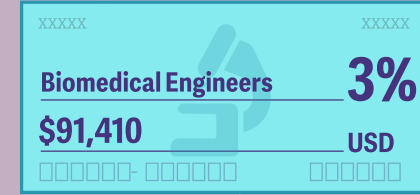

LEARNERS TO EARNERS

Engineering occupations consistently appear on lists of best-paying careers. In the September 2020 *U.S. News and World Report* ranking of college majors with the highest starting salaries, engineering degrees claimed nine of the top 10 slots (the remaining one: computer science). The U.S. Department of Labor's 2019 list of highest-paying careers ranked engineering occupations in five of the first 50 positions.

From 2018 to 2019, median engineering salaries increased 2 percent on average, according to the Bureau of Labor Statistics. Petroleum engineers commanded the highest median salary of the disciplines, at $137,720. Only architectural and engineering managers earned more, with a median salary of $144,830. The lowest median annual salary was $80,720 for agricultural engineers, the only category that did not beat the overall median salary for STEM professionals of $86,980.

Engineering technician and technologist median salaries* also showed a slight increase from 2018 to 2019—1 percent on average. In 2019, the median annual salary for these positions ranged from $45,010 for surveying and mapping technicians to $66,020 for aerospace engineering technicians and technologists.

Source: U.S. Bureau of Labor Statistics (BLS), Occupational Employment Statistics. *The data combining engineering technicians and technologists are reported as provided by the BLS.

KEY

ENGINEERING TECHNOLOGY	<table border="1" style="width: 100%; border-collapse: collapse;"> <tr> <td style="width: 50%; text-align: center;">XXXXXX FIELD</td> <td style="width: 50%; text-align: center;">XXXXXX % Change</td> </tr> <tr> <td style="text-align: center;">SALARY</td> <td style="text-align: center;">USD</td> </tr> <tr> <td style="text-align: center;">□□□□□□- □□□□□□</td> <td style="text-align: center;">□□□□□□</td> </tr> </table>	ENGINEERING