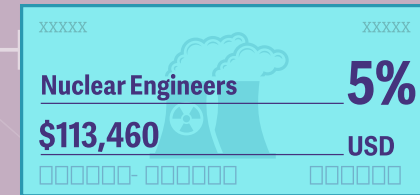

LEARNERS TO EARNERS

Engineering occupations consistently appear on lists of best-paying careers. In the September 2020 *U.S. News and World Report* ranking of college majors with the highest starting salaries, engineering degrees claimed nine of the top 10 slots (the remaining one: computer science). The U.S. Department of Labor's 2019 list of highest-paying careers ranked engineering occupations in five of the first 50 positions.

From 2018 to 2019, median engineering salaries increased 2 percent on average, according to the Bureau of Labor Statistics. Petroleum engineers commanded the highest median salary of the disciplines, at $137,720. Only architectural and engineering managers earned more, with a median salary of $144,830. The lowest median annual salary was $80,720 for agricultural engineers, the only category that did not beat the overall median salary for STEM professionals of $86,980.

Engineering technician and technologist median salaries* also showed a slight increase from 2018 to 2019—1 percent on average. In 2019, the median annual salary for these positions ranged from $45,010 for surveying and mapping technicians to $66,020 for aerospace engineering technicians and technologists.

Source: U.S. Bureau of Labor Statistics (BLS), Occupational Employment Statistics. *The data combining engineering technicians and technologists are reported as provided by the BLS.

KEY

ENGINEERING TECHNOLOGY	<table border="1" style="width: 100%; border-collapse: collapse;"> <tr> <td style="width: 50%; text-align: center;">XXXXXX FIELD</td> <td style="width: 50%; text-align: center;">XXXXXX % Change</td> </tr> <tr> <td style="text-align: center;">SALARY</td> <td style="text-align: center;">USD</td> </tr> <tr> <td style="text-align: center;">□□□□□□- □□□□□□</td> <td style="text-align: center;">□□□□□□</td> </tr> </table>	ENGINEERING