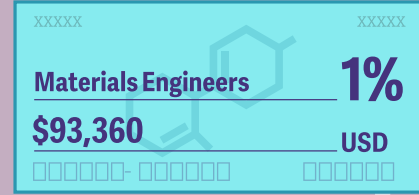

LEARNERS TO EARNERS

Engineering occupations consistently appear on lists of best-paying careers. In the September 2020 *U.S. News and World Report* ranking of college majors with the highest starting salaries, engineering degrees claimed nine of the top 10 slots (the remaining one: computer science). The U.S. Department of Labor's 2019 list of highest-paying careers ranked engineering occupations in five of the first 50 positions.

From 2018 to 2019, median engineering salaries increased 2 percent on average, according to the Bureau of Labor Statistics. Petroleum engineers commanded the highest median salary of the disciplines, at $137,720. Only architectural and engineering managers earned more, with a median salary of $144,830. The lowest median annual salary was $80,720 for agricultural engineers, the only category that did not beat the overall median salary for STEM professionals of $86,980.

Engineering technician and technologist median salaries* also showed a slight increase from 2018 to 2019—1 percent on average. In 2019, the median annual salary for these positions ranged from $45,010 for surveying and mapping technicians to $66,020 for aerospace engineering technicians and technologists.

Source: U.S. Bureau of Labor Statistics (BLS), Occupational Employment Statistics. *The data combining engineering technicians and technologists are reported as provided by the BLS.

KEY

ENGINEERING TECHNOLOGY	<table border="1" style="width: 100%; border-collapse: collapse;"> <tr> <td style="width: 50%; text-align: center;">XXXXXX FIELD</td> <td style="width: 50%; text-align: center;">XXXXXX % Change</td> </tr> <tr> <td style="text-align: center;">SALARY</td> <td style="text-align: center;">USD</td> </tr> <tr> <td style="text-align: center;">□□□□□□- □□□□□□</td> <td style="text-align: center;">□□□□□□</td> </tr> </table>	ENGINEERING