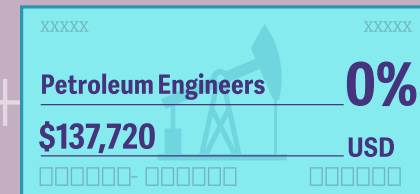

LEARNERS TO EARNERS

Engineering occupations consistently appear on lists of best-paying careers. In the September 2020 *U.S. News and World Report* ranking of college majors with the highest starting salaries, engineering degrees claimed nine of the top 10 slots (the remaining one: computer science). The U.S. Department of Labor's 2019 list of highest-paying careers ranked engineering occupations in five of the first 50 positions.

From 2018 to 2019, median engineering salaries increased 2 percent on average, according to the Bureau of Labor Statistics. Petroleum engineers commanded the highest median salary of the disciplines, at $137,720. Only architectural and engineering managers earned more, with a median salary of $144,830. The lowest median annual salary was $80,720 for agricultural engineers, the only category that did not beat the overall median salary for STEM professionals of $86,980.

Engineering technician and technologist median salaries* also showed a slight increase from 2018 to 2019—1 percent on average. In 2019, the median annual salary for these positions ranged from $45,010 for surveying and mapping technicians to $66,020 for aerospace engineering technicians and technologists.

Source: U.S. Bureau of Labor Statistics (BLS), Occupational Employment Statistics. *The data combining engineering technicians and technologists are reported as provided by the BLS.

KEY

ENGINEERING TECHNOLOGY	<table border="1" style="width: 100%; border-collapse: collapse;"> <tr> <td style="width: 50%; text-align: center;">XXXXXX FIELD</td> <td style="width: 50%; text-align: center;">XXXXXX % Change</td> </tr> <tr> <td style="text-align: center;">SALARY</td> <td style="text-align: center;">USD</td> </tr> <tr> <td style="text-align: center;">□□□□□□- □□□□□□</td> <td style="text-align: center;">□□□□□□</td> </tr> </table>	ENGINEERING