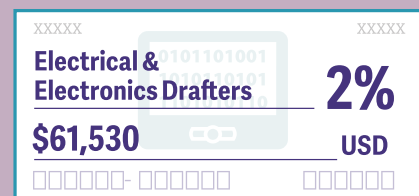

LEARNERS TO EARNERS

Engineering occupations consistently appear on lists of best-paying careers. In the September 2020 *U.S. News and World Report* ranking of college majors with the highest starting salaries, engineering degrees claimed nine of the top 10 slots (the remaining one: computer science). The U.S. Department of Labor's 2019 list of highest-paying careers ranked engineering occupations in five of the first 50 positions.

From 2018 to 2019, median engineering salaries increased 2 percent on average, according to the Bureau of Labor Statistics. Petroleum engineers commanded the highest median salary of the disciplines, at $137,720. Only architectural and engineering managers earned more, with a median salary of $144,830. The lowest median annual salary was $80,720 for agricultural engineers, the only category that did not beat the overall median salary for STEM professionals of $86,980.

Engineering technician and technologist median salaries* also showed a slight increase from 2018 to 2019—1 percent on average. In 2019, the median annual salary for these positions ranged from $45,010 for surveying and mapping technicians to $66,020 for aerospace engineering technicians and technologists.

Source: U.S. Bureau of Labor Statistics (BLS), Occupational Employment Statistics. *The data combining engineering technicians and technologists are reported as provided by the BLS.

KEY

ENGINEERING TECHNOLOGY	<table border="1" style="width: 100%; border-collapse: collapse;"> <tr> <td style="width: 50%; text-align: center;">XXXXXX FIELD</td> <td style="width: 50%; text-align: center;">XXXXXX % Change</td> </tr> <tr> <td style="text-align: center;">SALARY</td> <td style="text-align: center;">USD</td> </tr> <tr> <td style="text-align: center;">□□□□□□- □□□□□□</td> <td style="text-align: center;">□□□□□□</td> </tr> </table>	ENGINEERING